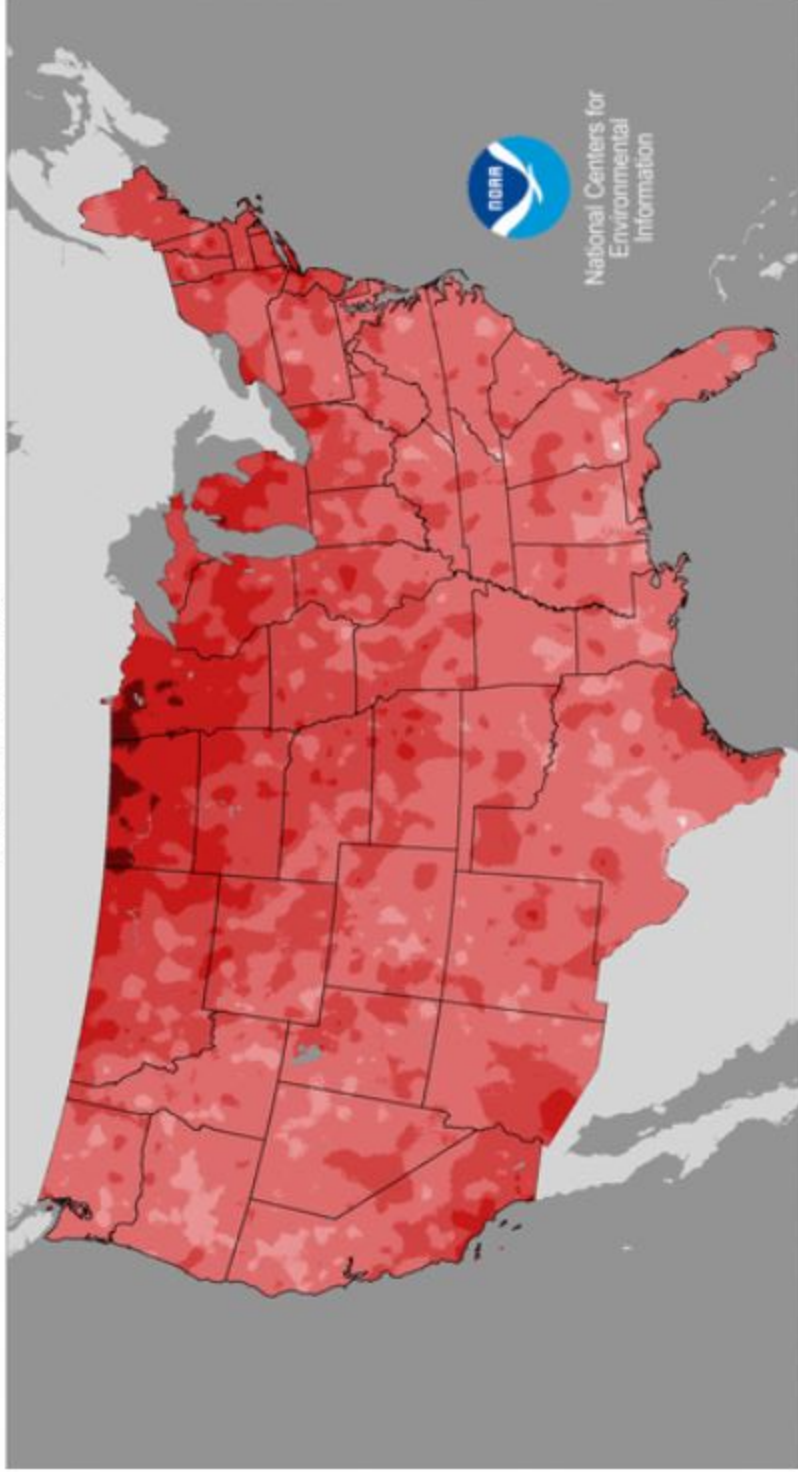

# Mean Temperature Departures from Average

January–December 2016

Average Period: 20<sup>th</sup> Century

Created: Wed Jan 04 2017

Data Source: 5km Gridded (nClimGrid)