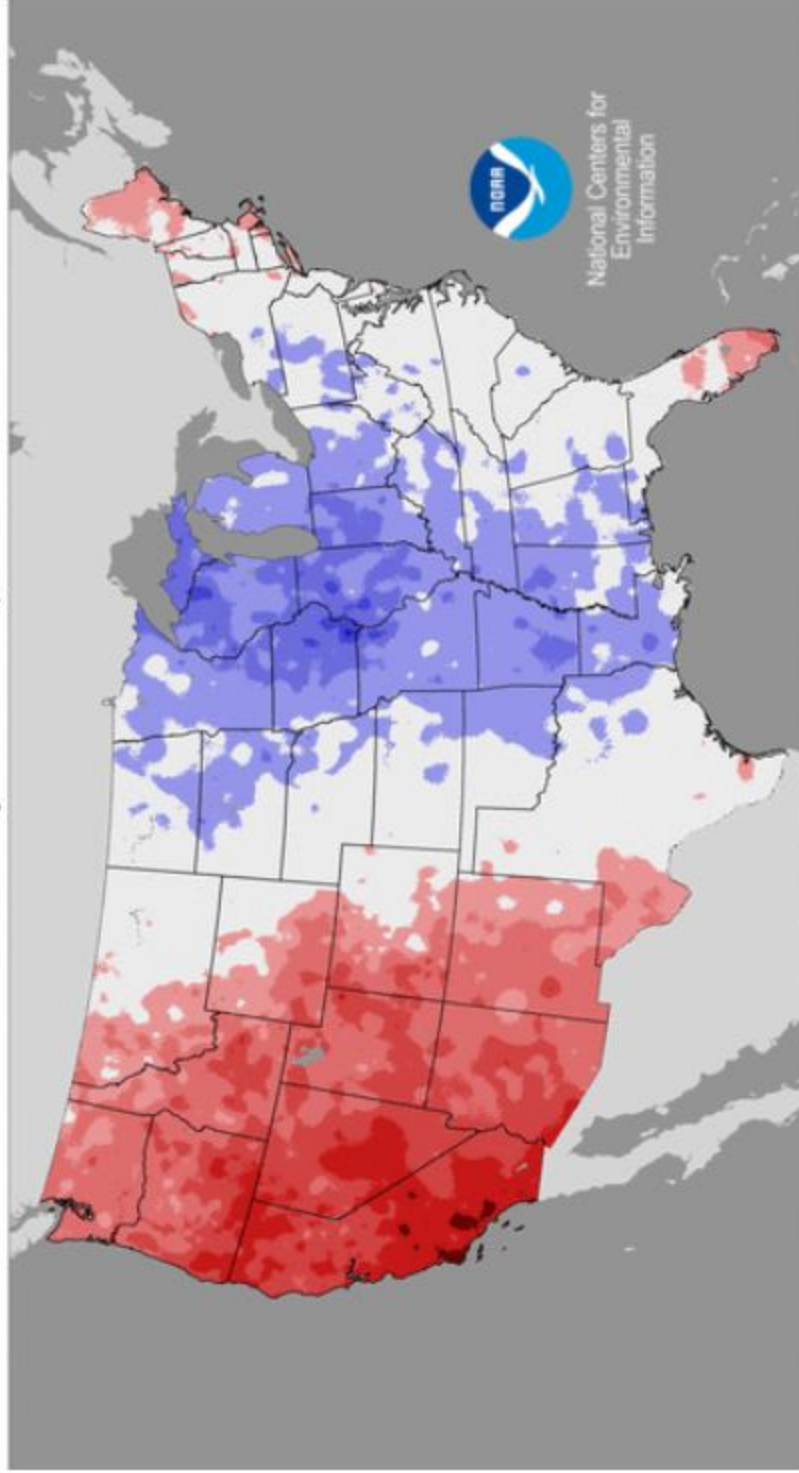

Mean Temperature Departures from Average January–December 2014 Average Period: 20th Century

Created: Thu May 19 2016

Data Source: 5km Gridded Dataset (nClimGrid)