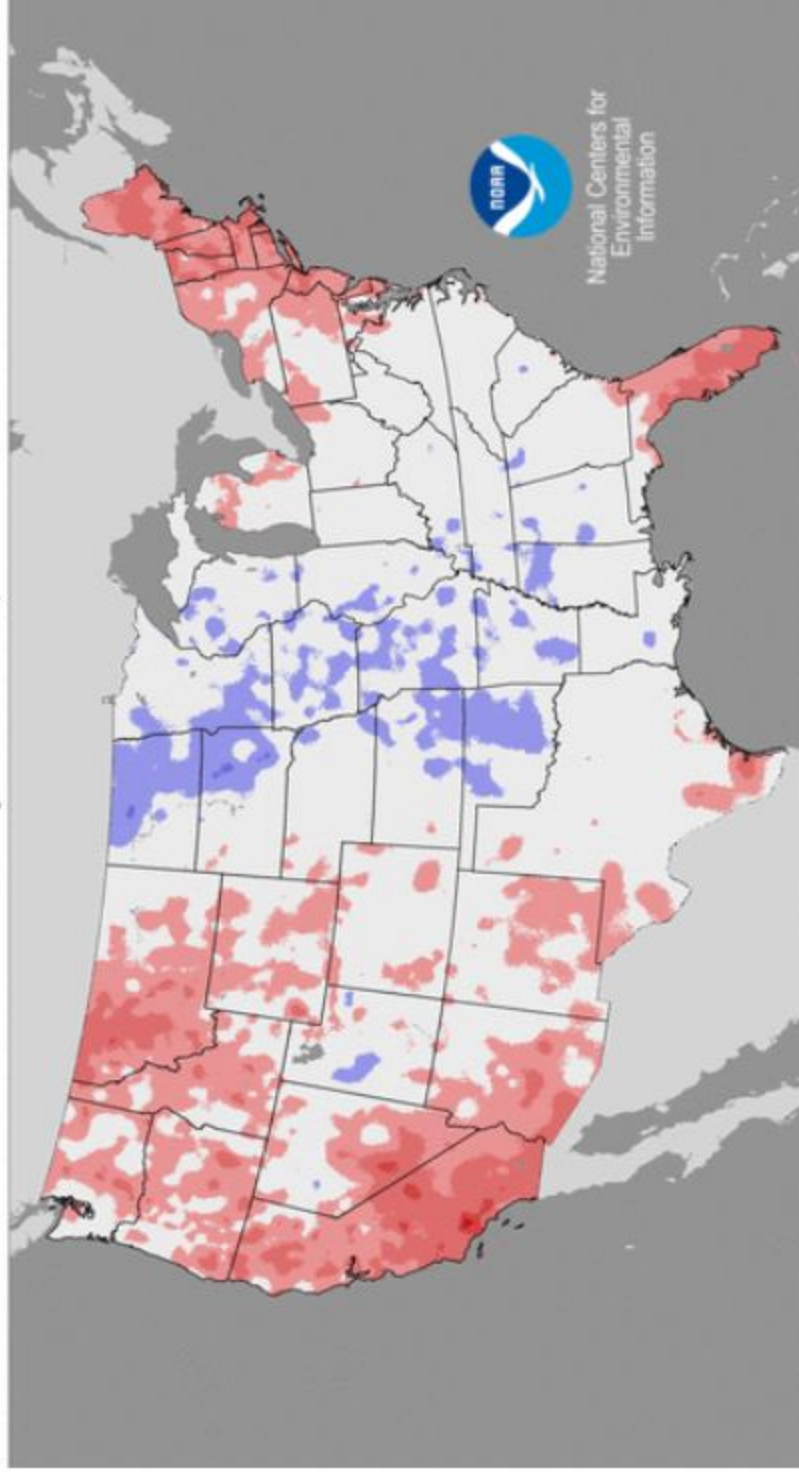

Mean Temperature Departures from Average

January-December 2013

Average Period: 20th Century

Created: Thu May 19 2016

Data Source: 5km Gridded Dataset (nClimGrid)